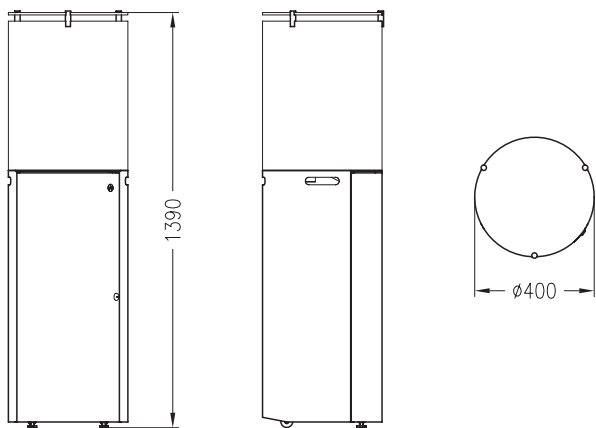

FUEGO R

Version: Nero

		Model
		Fuora R
Covering colours	Nero	39.980,00 1033576
	White	39.980,00 1033577

Colours for models with steel covering	
	Nero
	White