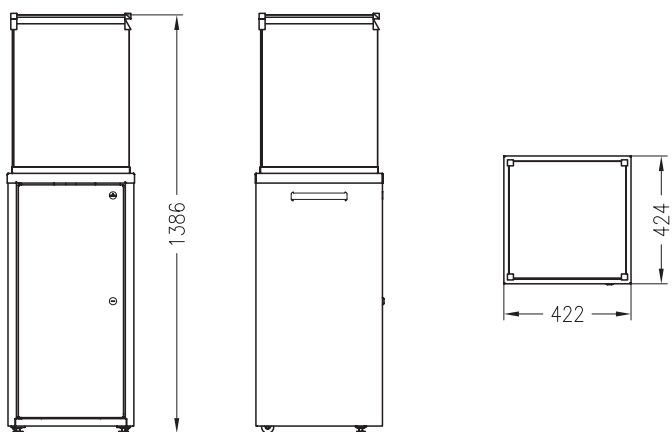

FUEGO Q

Dimensions | Side view | Top view

Version: White

		Model
		Fuego Q
Covering colours	Nero	24.000,00 1031264
	White	24.000,00 1031265

Colours for models with steel covering

NeroWhite